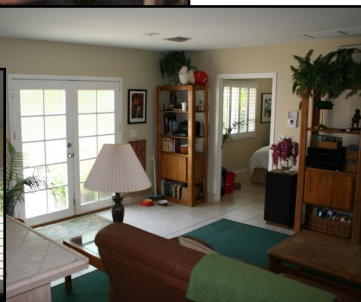

Great for:

• KITCHEN SHOTS • LIVING ROOM • SHOWER SCENES • BACKYARD SCENES • UP-SCALE ALL-AMERICAN LOOK

# Location: 6647 Peach Avenue

Just 1 block east  
of Langdon Avenue

*It's an upscale home or a mini-studio...and so easy to shoot!*

Use this as an upscale modern home. Or quickly turn it into a mini-studio. Perfect for kitchen demos or shower scenes because everything is big and open. Huge driveway makes parking and staging easy. And it's set back from the street—quiet and secure.

- Huge 20' x 20' kitchen/living room
- Moveable 3' x 5' kitchen island
- Lots of off-street parking
- Super-easy access for load-ins
- Great A/C & insulation
- All-American modern look
- Great backyard with no palm trees
- Hi-end, no-step shower w/ 90° angles
- 11' x 14' bedroom, 7' x 11' bath
- 6' wide entry door
- Plantation shutters & light
- Ranch-style house ext. also available